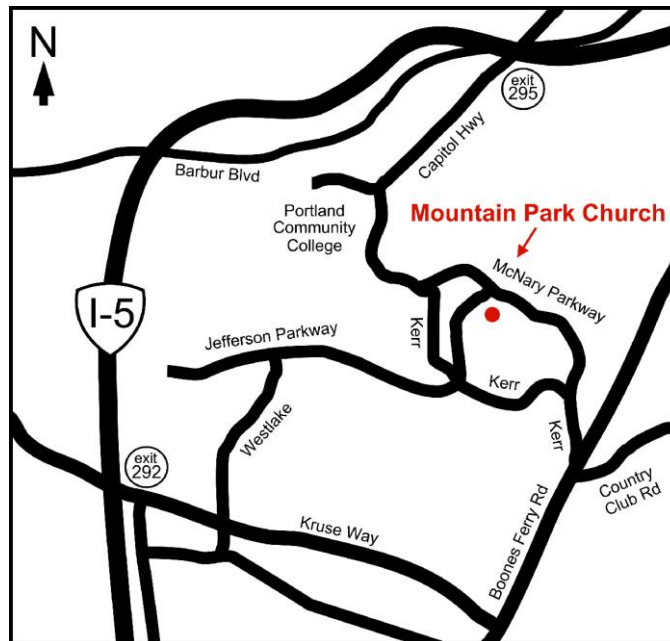

Mountain Park Church
 40 McNary Parkway
 Lake Oswego, OR 97035
 (503) 635-3443

Southbound from Portland

- Take I-5 to Exit 295 (Capitol Highway/Mt. Sylvania Portland Community College)
- Turn right at exit to go south on Capitol Hwy., crossing over top of freeway.
- (Capitol Hwy. becomes 49th Street and then Kerr Pkwy.)
- Go past Portland Community College
- Turn left on McNary Parkway.
- Cross Jefferson Parkway.
- Mountain Park Church is on the right hand side.

Northbound from Salem

- Take I-5 north to Exit 292B (Kruse Way/72 Ave.)
- Take Exit 292B and turn left onto Kruse Way, toward Lake Oswego.
- Take Kruse Way to dead end at Boones Ferry Road.
- Turn left onto Boones Ferry Rd.
- Turn left onto Kerr Parkway.
- Go ¼ mile to the fork in the road.
- Turn right onto McNary Parkway.
- Continue to the top of the hill.
- Mountain Park Church is on the left.

From Portland Airport

- Take Airport Way to 82nd Ave.
- Turn right (south) onto 82nd Ave.
- Turn right (west) onto Columbia Blvd.
- Turn right at I-5 exit to go onto I-5 southbound.
- Continue following directions for “Southbound from Portland.”